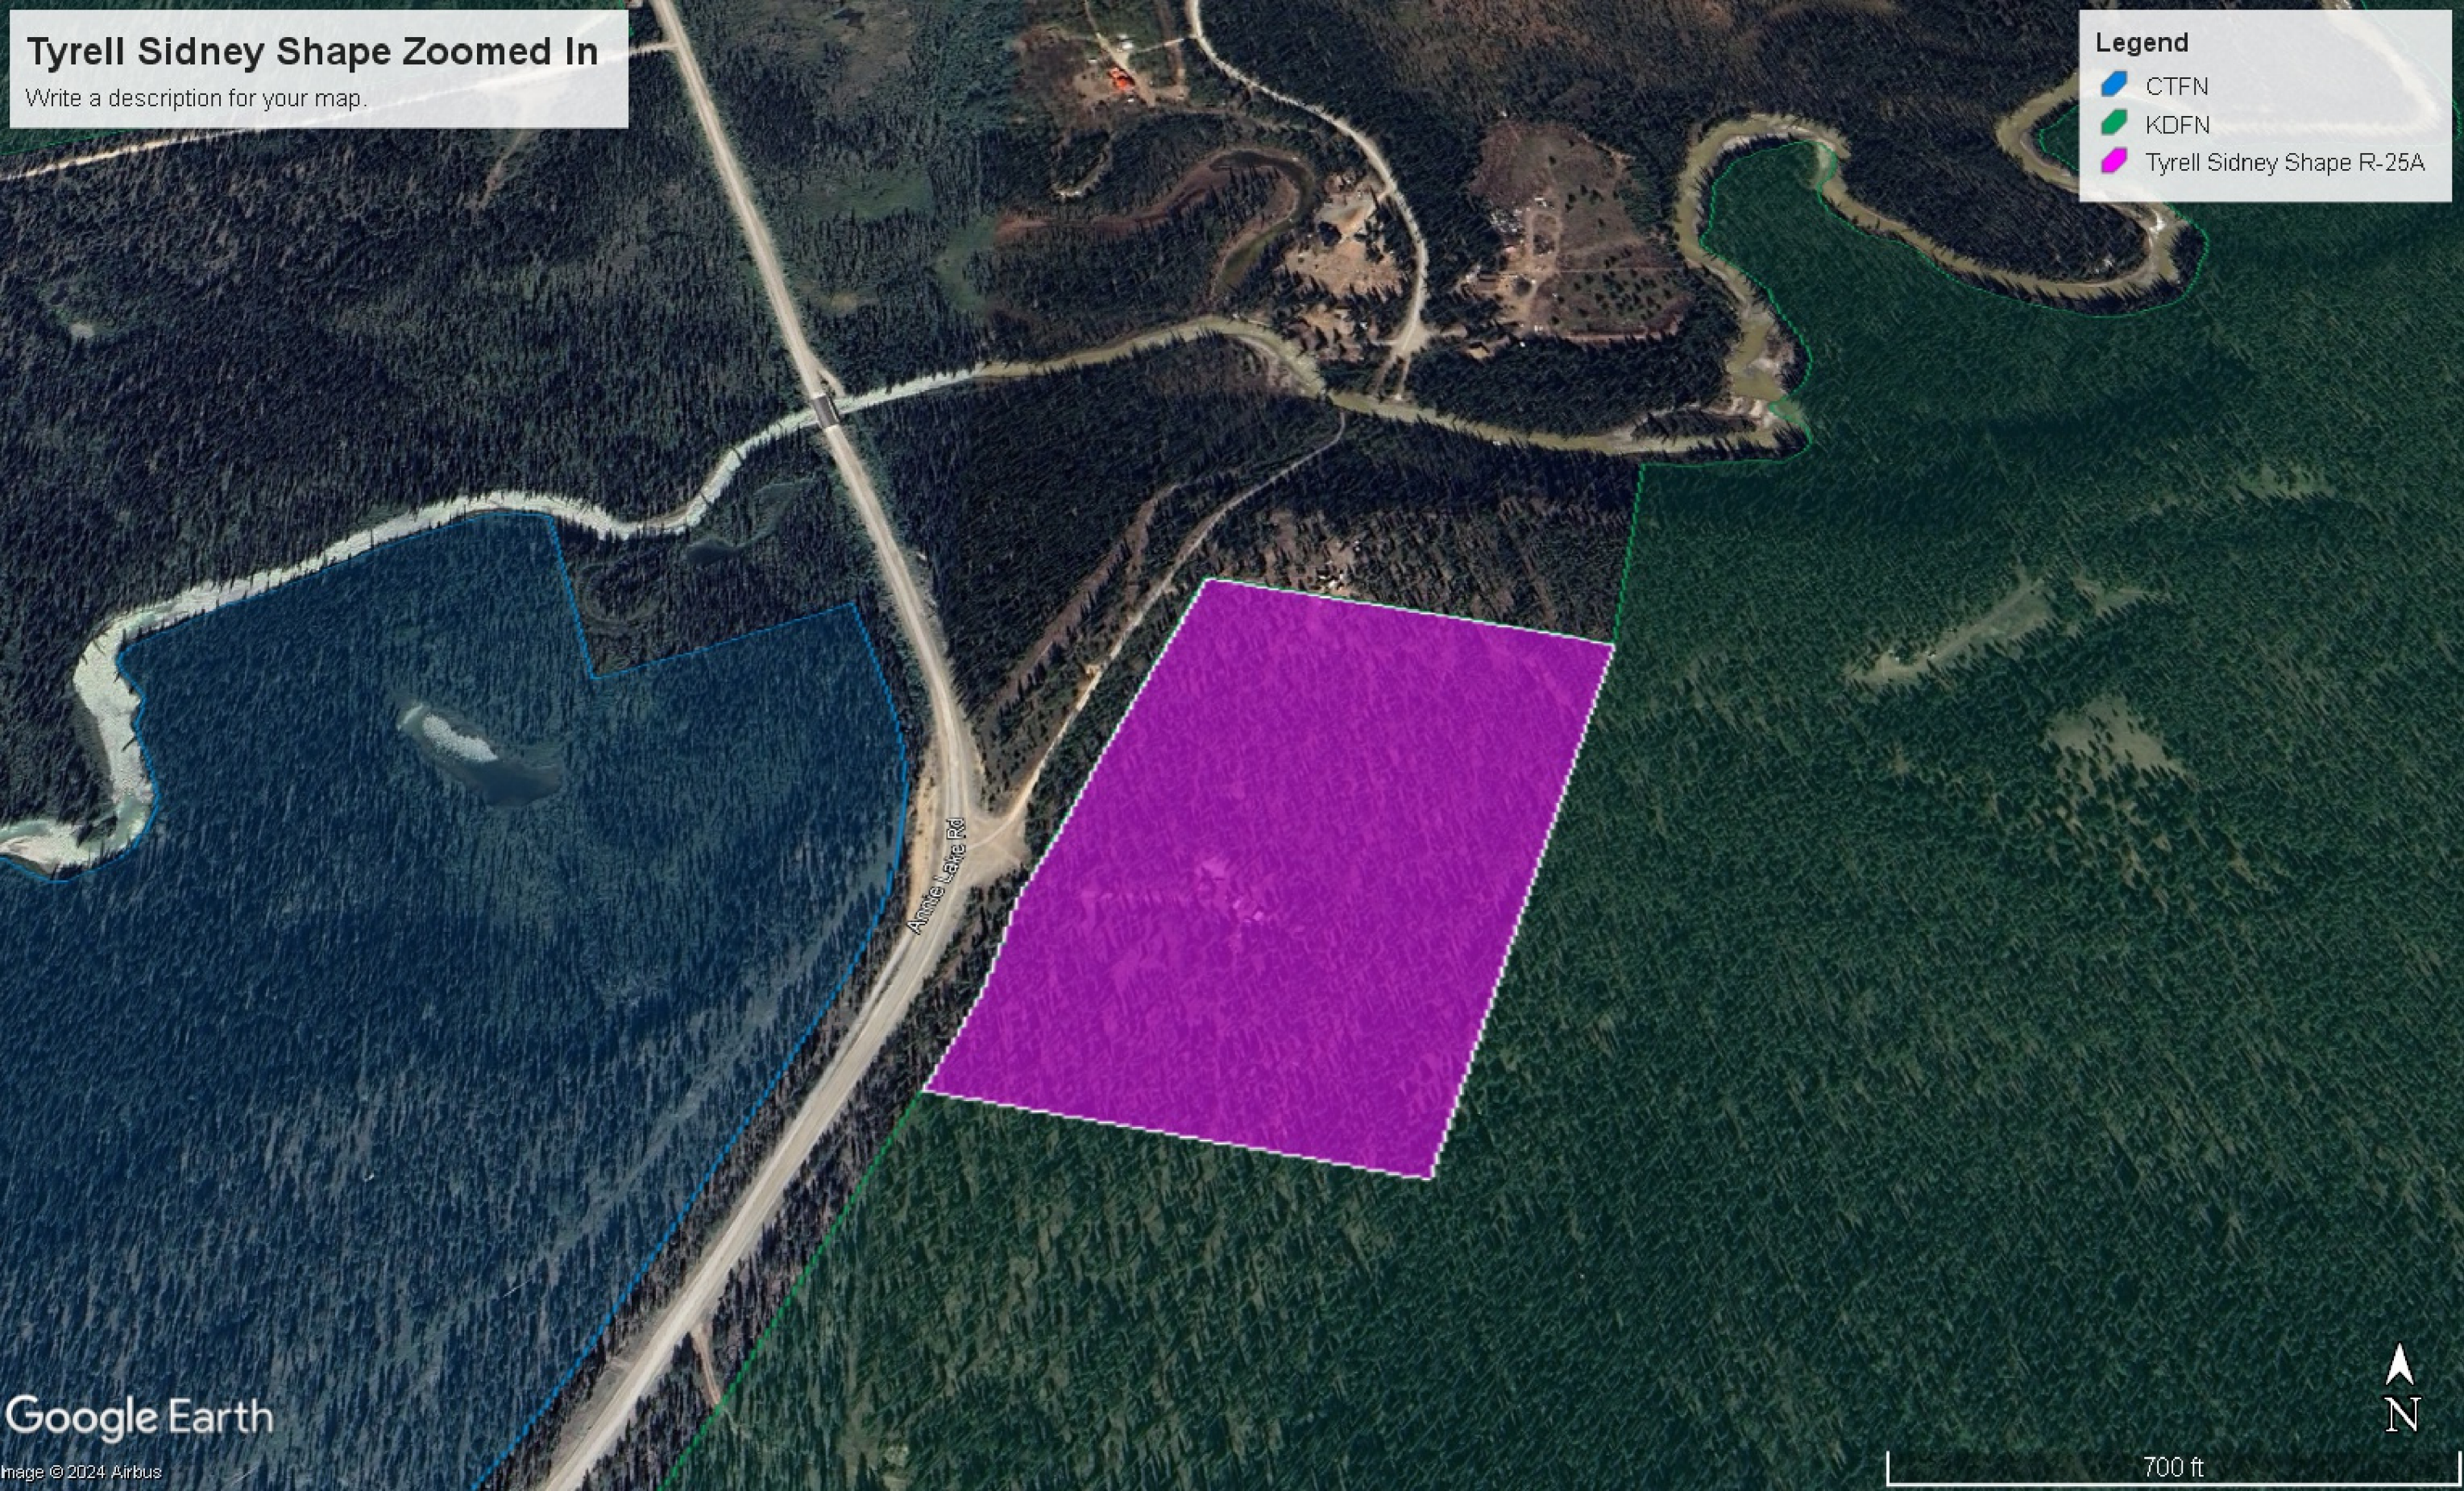

Tyrell Sidney Shape Zoomed In

Write a description for your map.

Legend

- CTFN
- KDFN
- Tyrell Sidney Shape R-25A

Tyrell Sidney Shape Zoomed Out

Write a description for your map.

Legend

- 📍 Annie Lake Cabins
- 📍 CTFN
- 📍 KDFN
- 📍 Lorne Mountain Community Centre
- 📍 Robinson Roadhouse
- 📍 Tyrell Sidney Shape R-25A

2000 ft