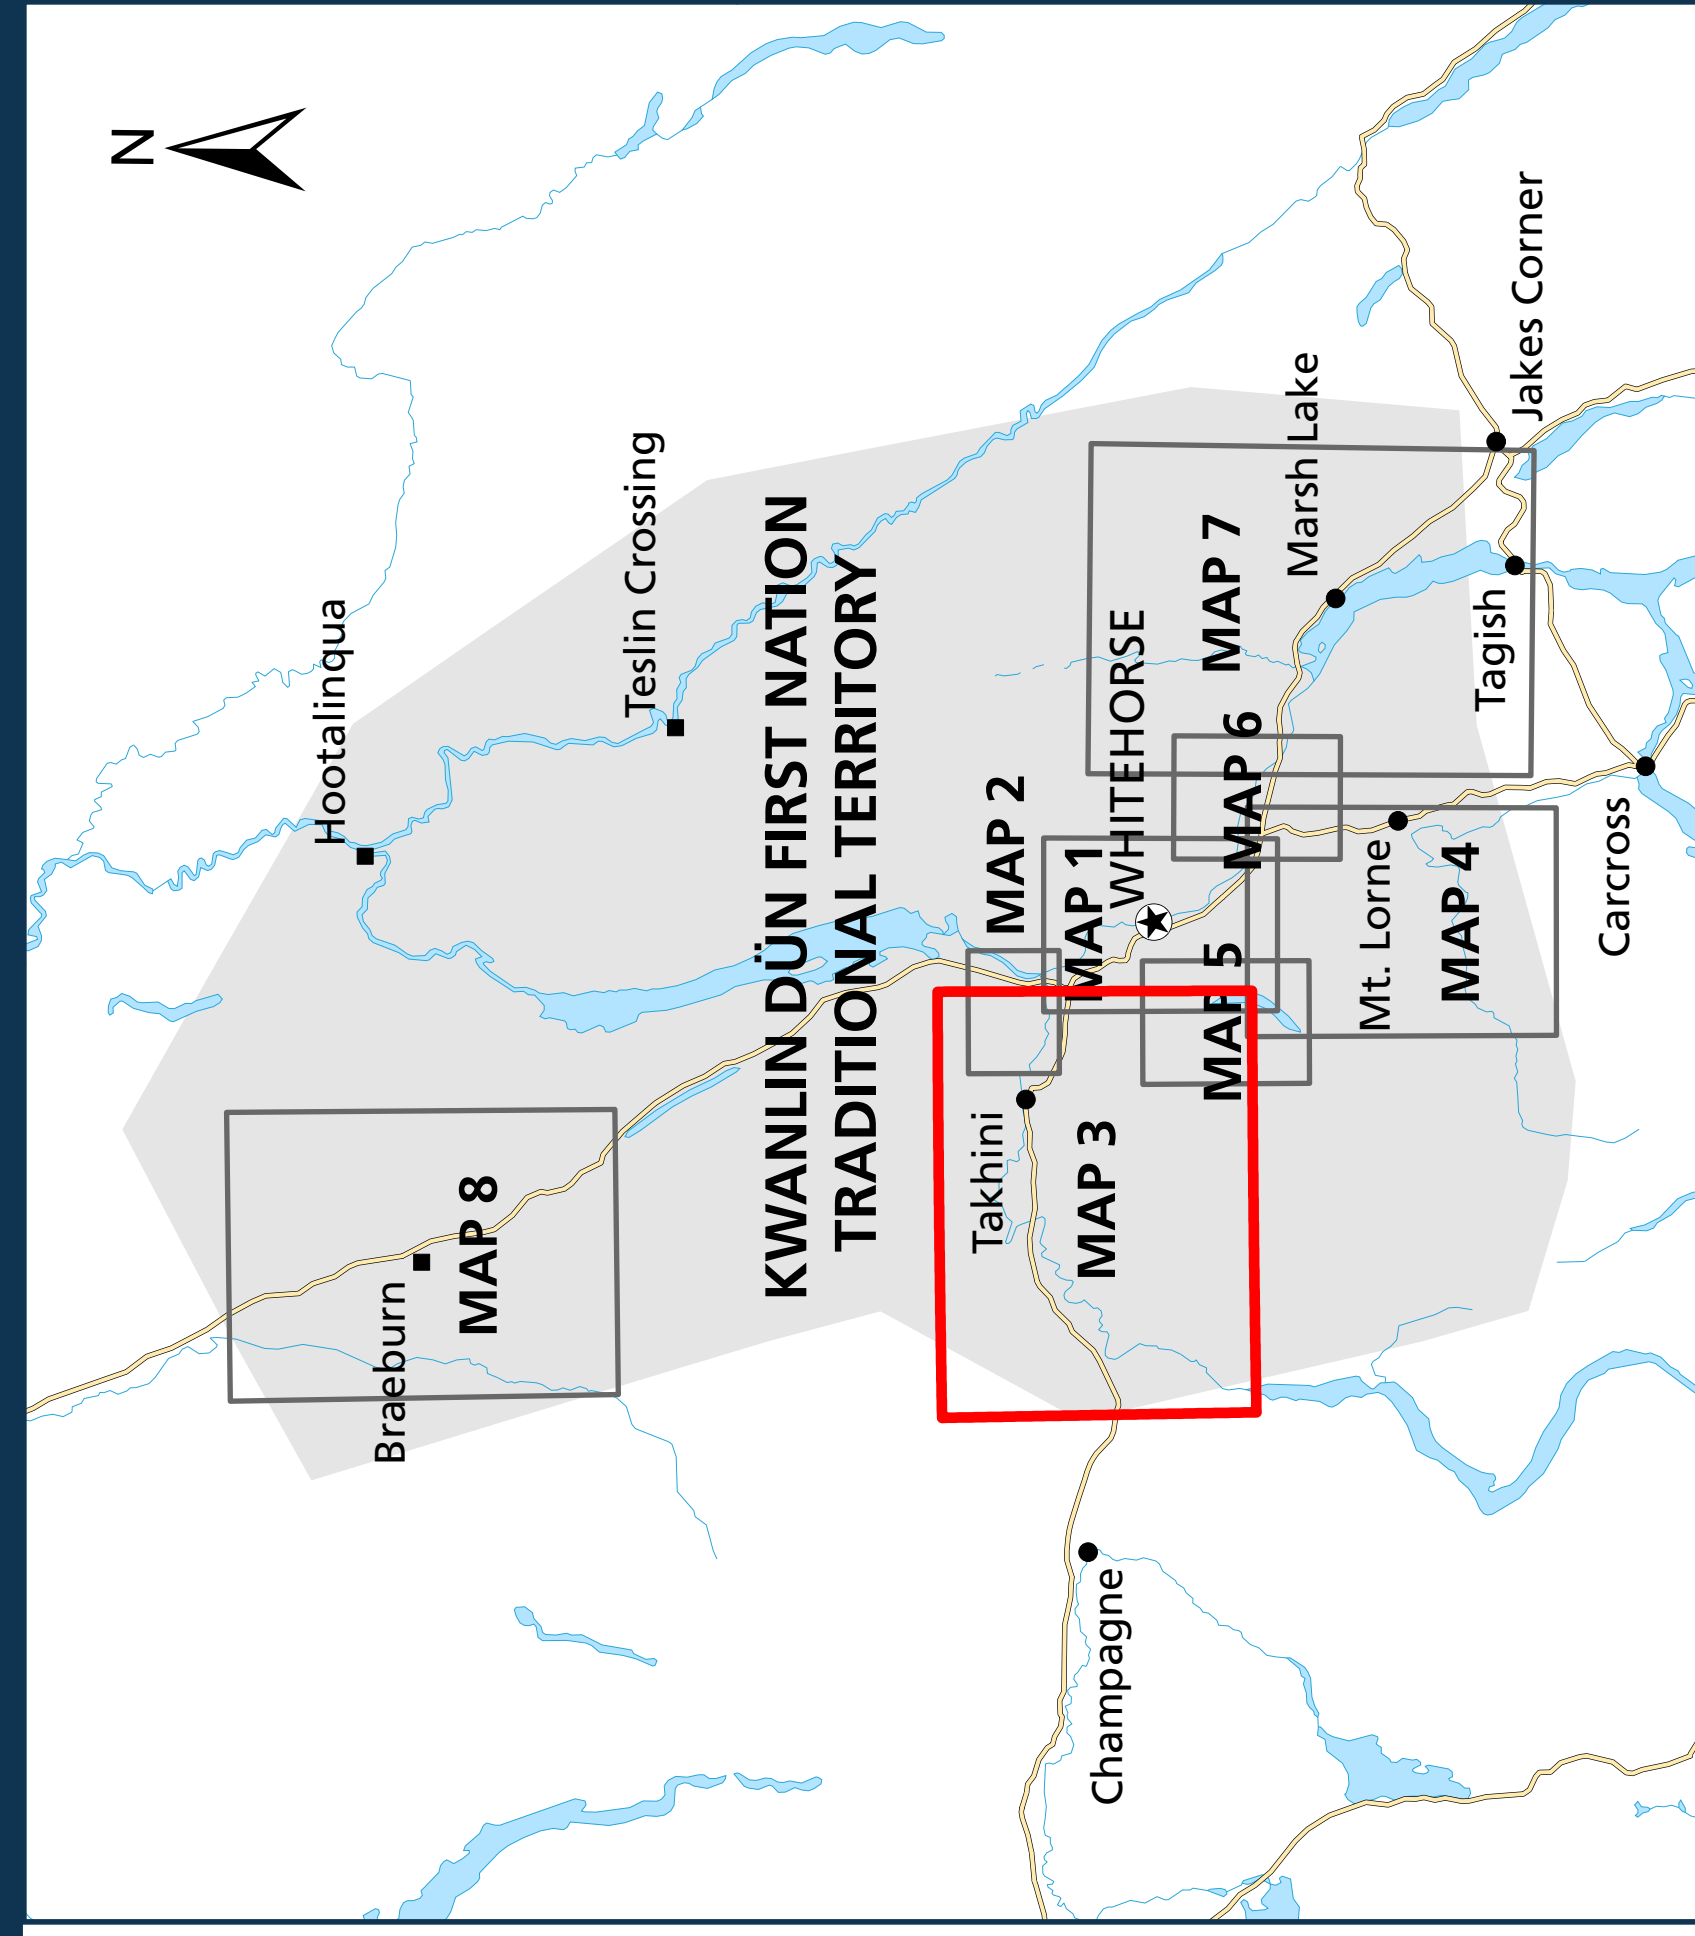

LEGEND

-  Open (priority area)
-  Open
-  KDFN Agreement
-  Land set aside for future generations

Kilometres

UTM ZONE 8, NAD83

© 2023 KWANLIN DÜN FIRST NATION

KWANLIN DÜN Lands Plan

MAP 4

Annie Lake/Carcross Road

LEGEND

-  Open (priority area)
-  Open
-  Residential lease
-  Land set aside for future generations

0 2 4 6

Kilometres

UTM ZONE 8, NAD83

KWANLIN DÜN Lands Plan

MAP 5 Fish Lake

LEGEND