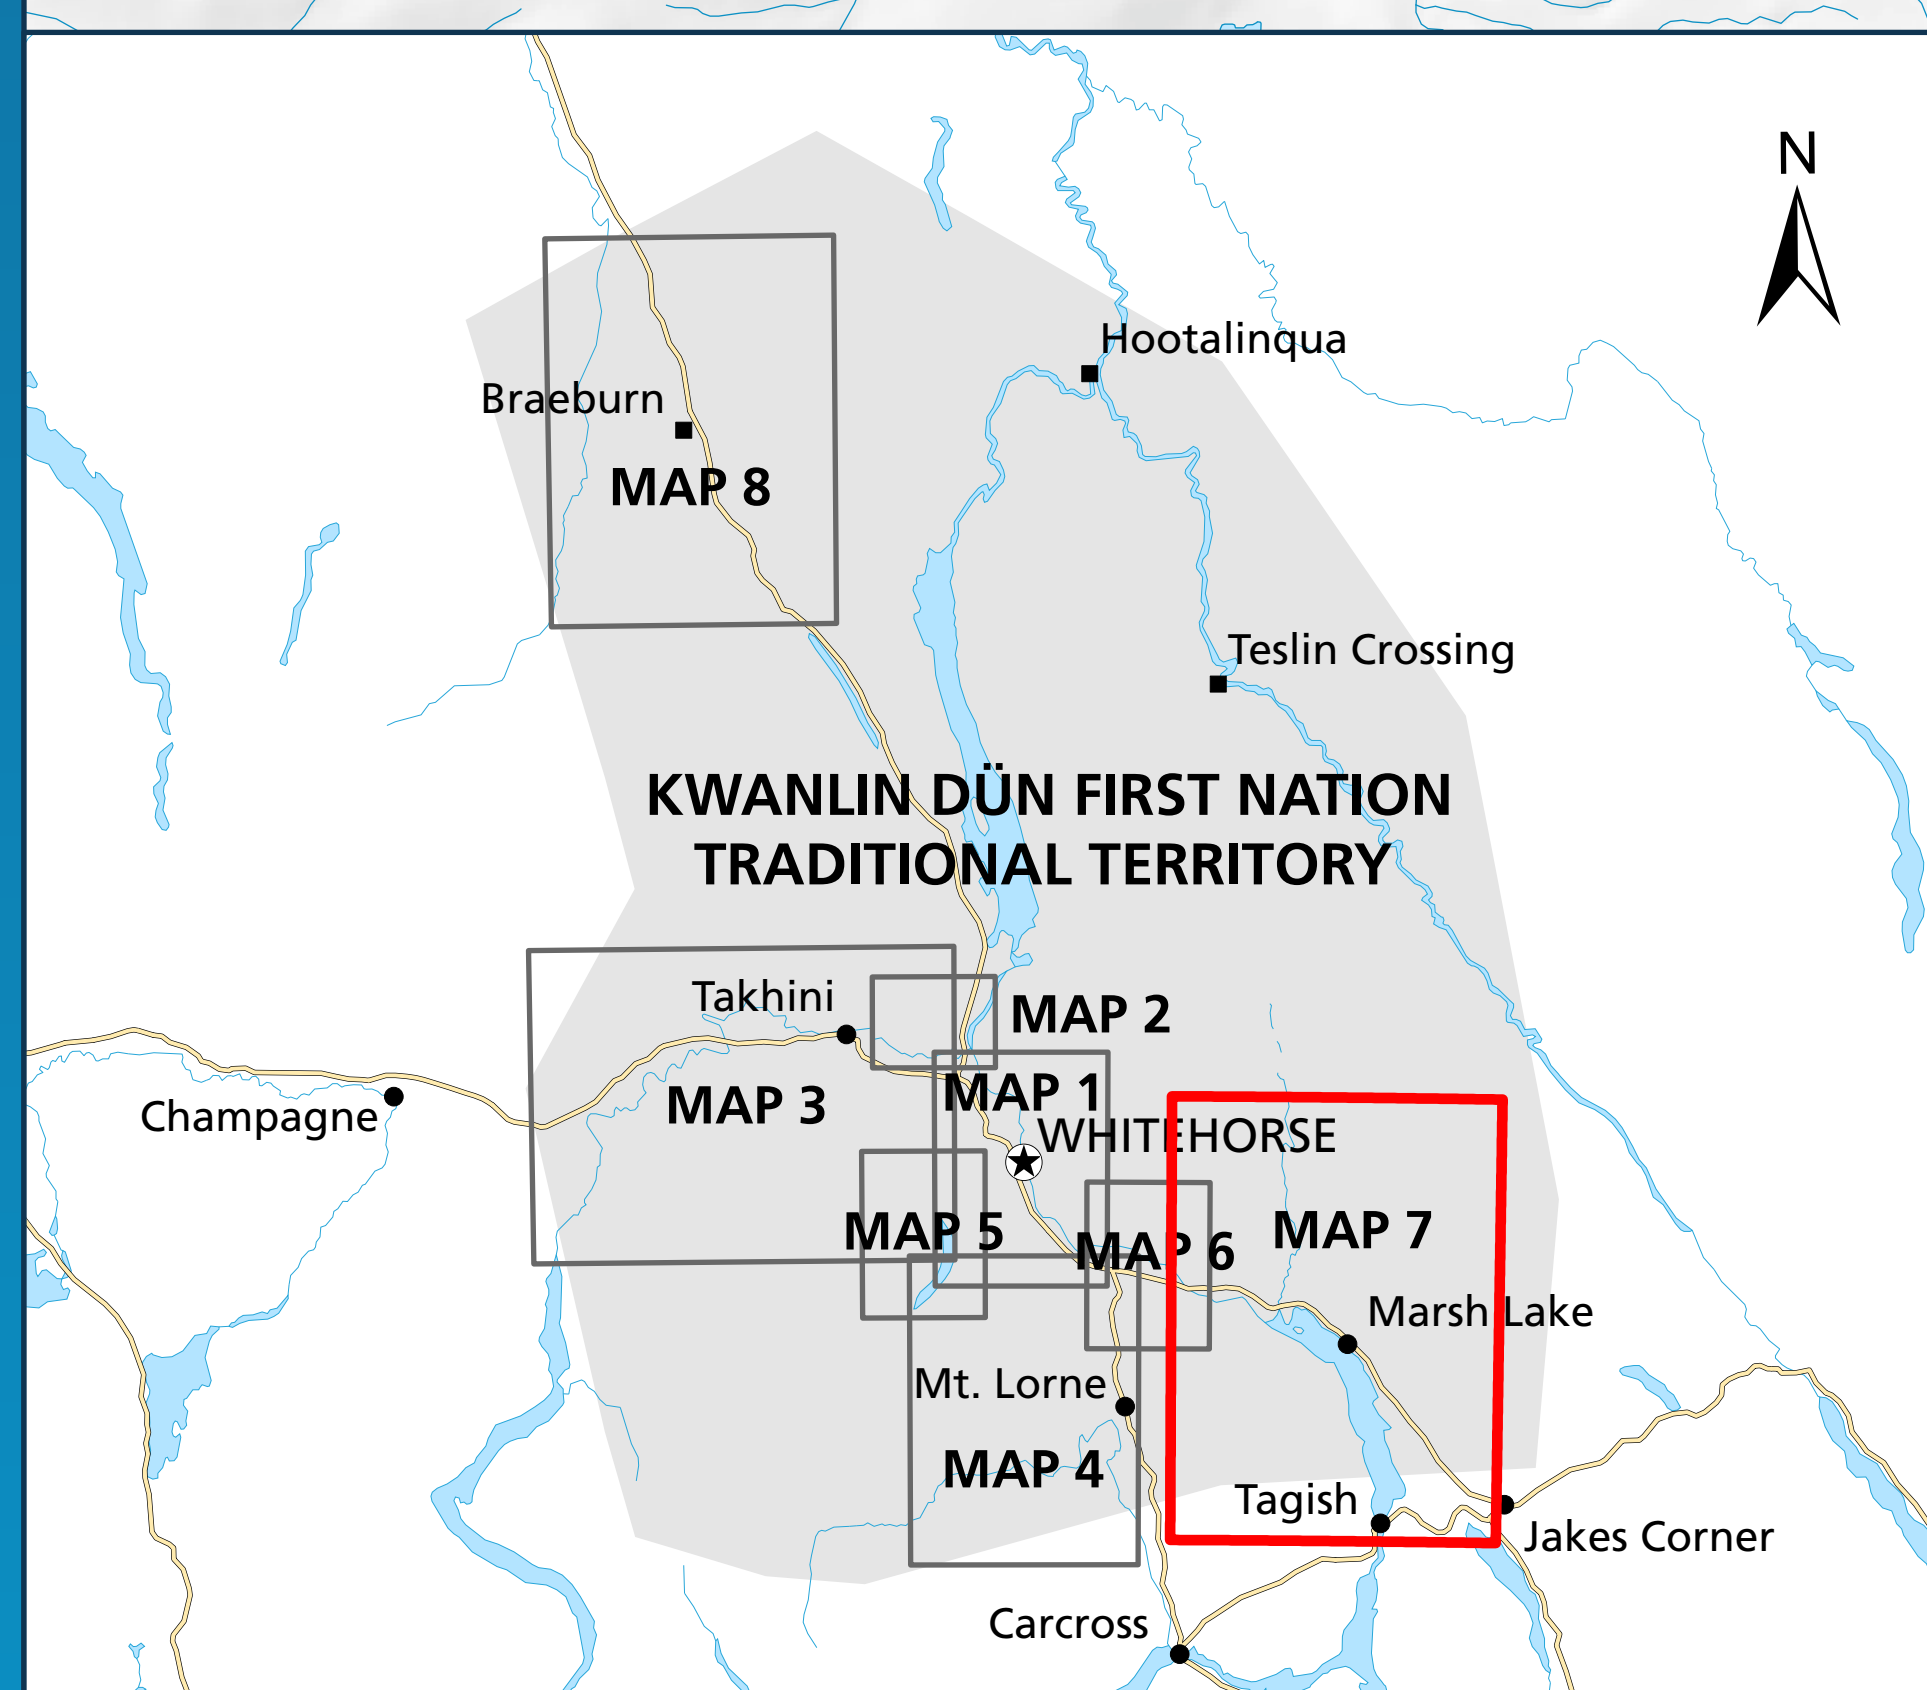

KWANLIN DÜN Lands Plan

MAP 7 Marsh Lake

LEGEND

- Open (priority area)
- Open
- Land set aside for future generations

0 2 4 6 8

Kilometres

UTM ZONE 8, NAD83

KDFN-145.03
© 2023 KWANLIN DÜN FIRST NATION