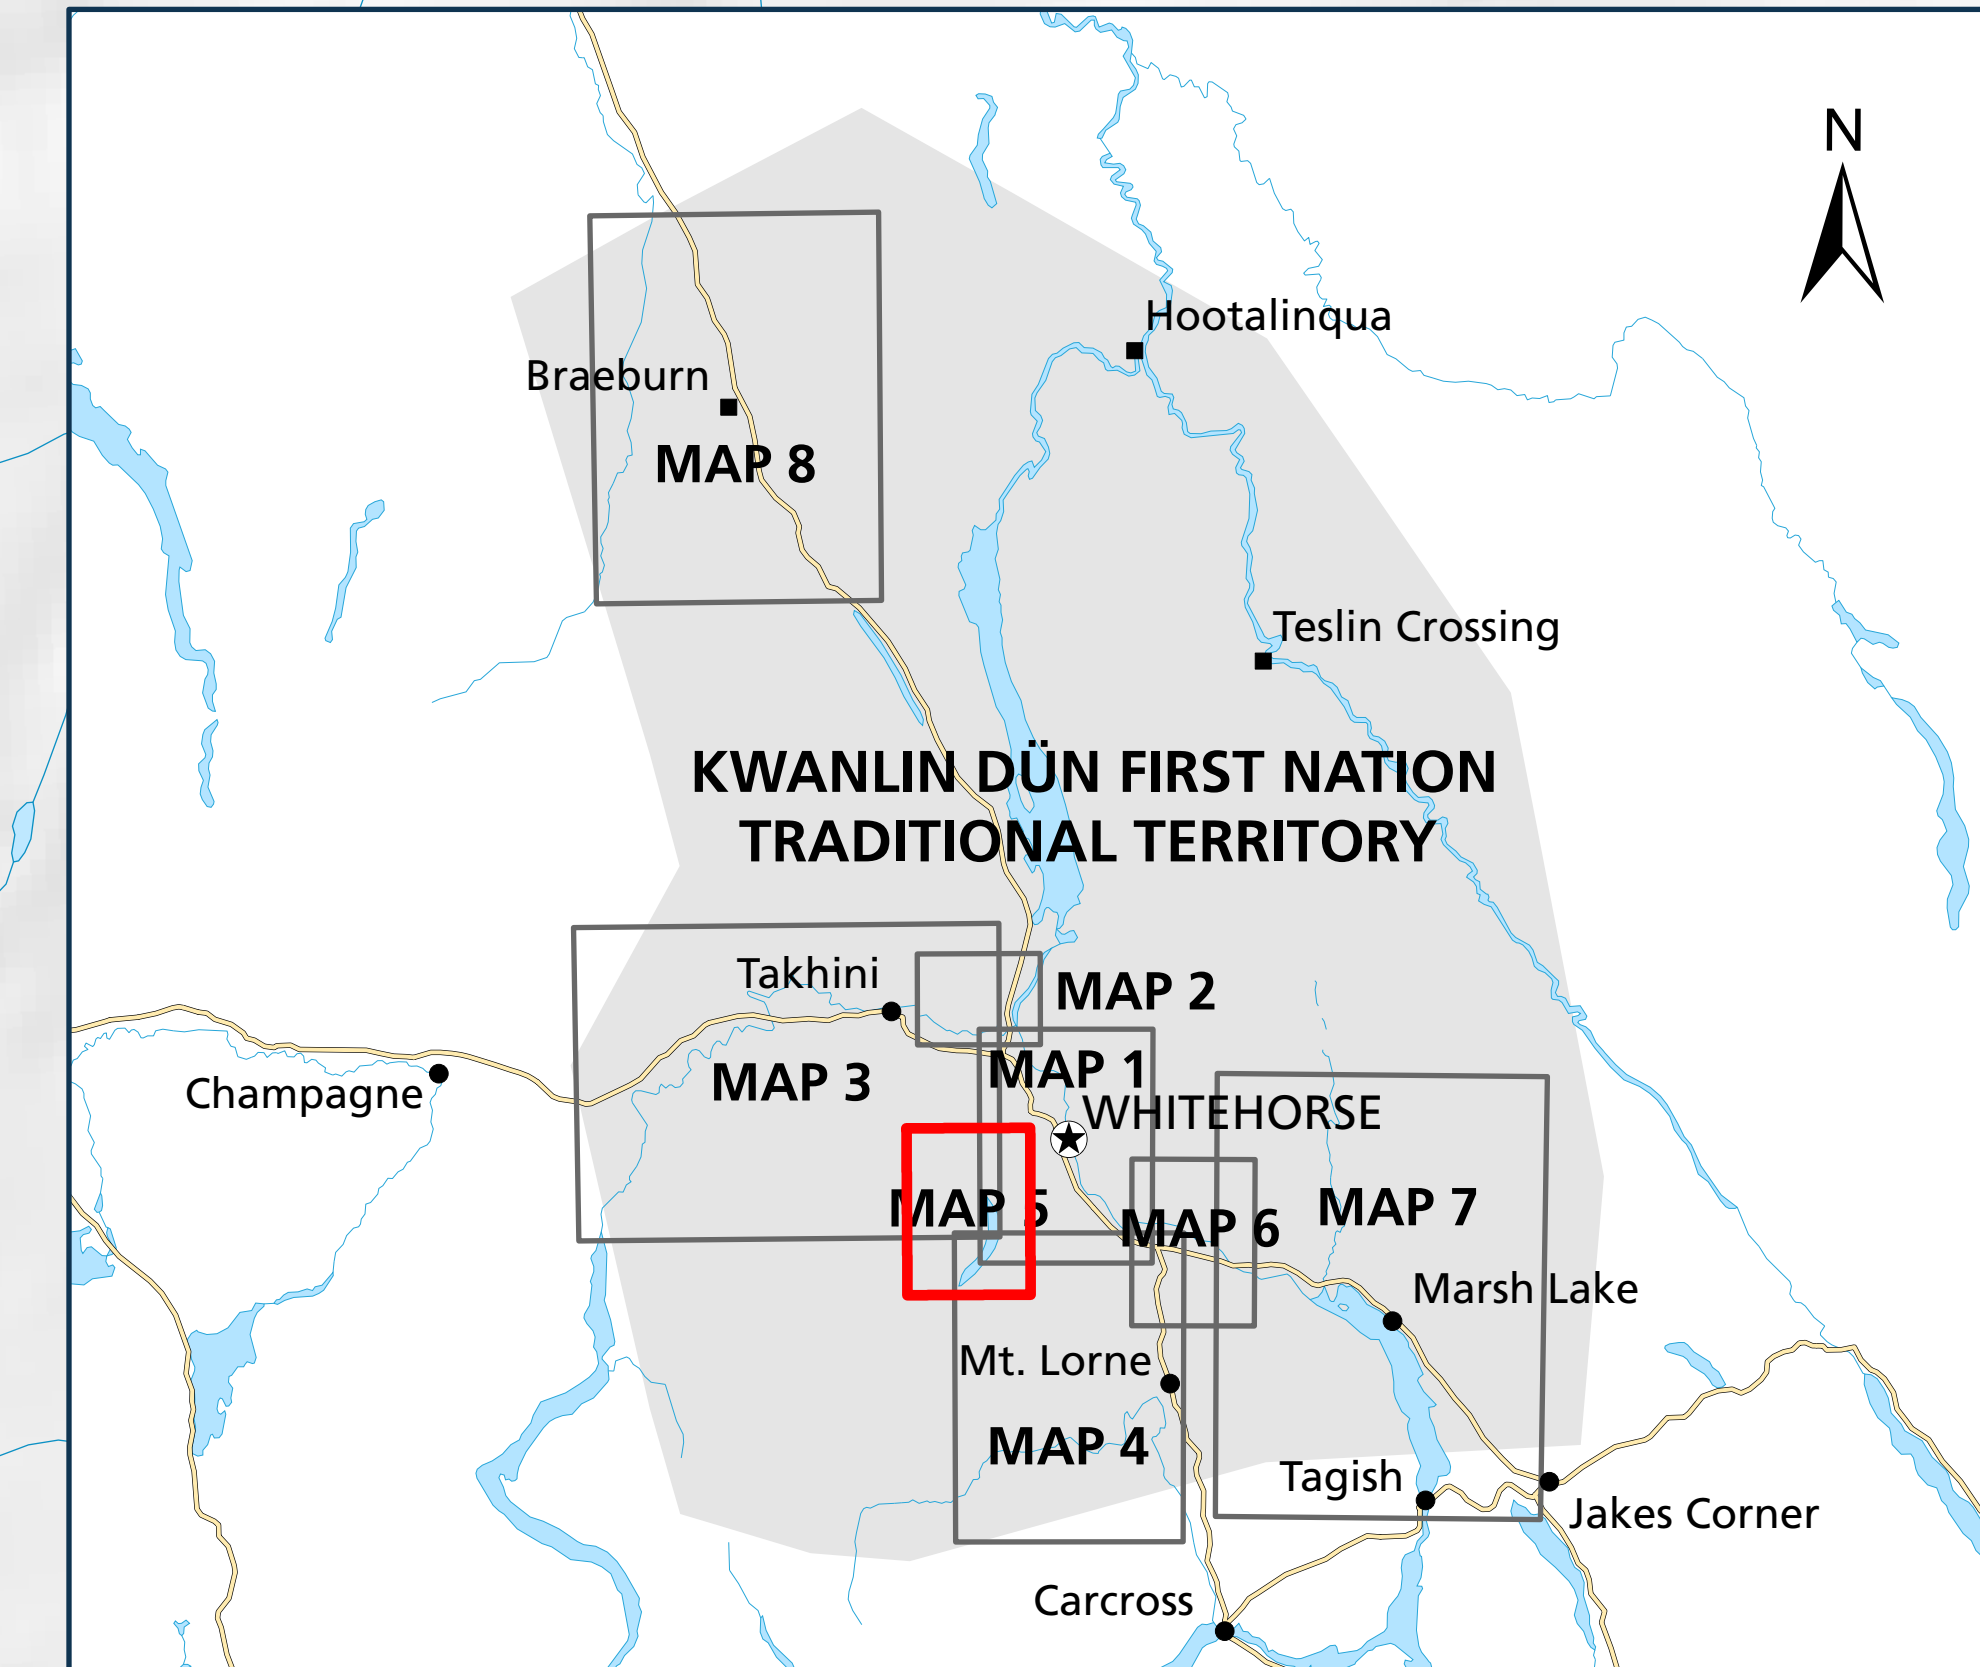

KWANLIN DÜN Lands Plan

MAP 1 City of Whitehorse

LEGEND

-  Open (priority area)
-  Open
-  Residential lease
-  Chu Níikwän LP
-  Land set aside for future generations

0 2 4

Kilometres

UTM ZONE 8, NAD83

KDFN.145.03
© 2023 KWANLIN DÜN FIRST NATION

LEGEND

-  Open (priority area)
-  Open
-  Residential lease
-  Land set aside for future generations

0 2 4 6

Kilometres

UTM ZONE 8, NAD83

KWANLIN DÜN Lands Plan

MAP 5 Fish Lake

LEGEND

- Open
- Land set aside for future generations

KDFN 145.03
© 2023 KWANLIN DÜN FIRST NATION

KWANLIN DÜN Lands Plan

MAP 6 Golden Horn/Carcross Road

LEGEND

-  Open (priority area)
-  Open
-  Land set aside for future generations

KDFN 145.03
© 2023 KWANLIN DÜN FIRST NATION

KWANLIN DÜN Lands Plan

MAP 7 Marsh Lake

LEGEND

-  Open (priority area)
-  Open
-  Land set aside for future generations

0 2 4 6 8

Kilometres

UTM ZONE 8, NAD83