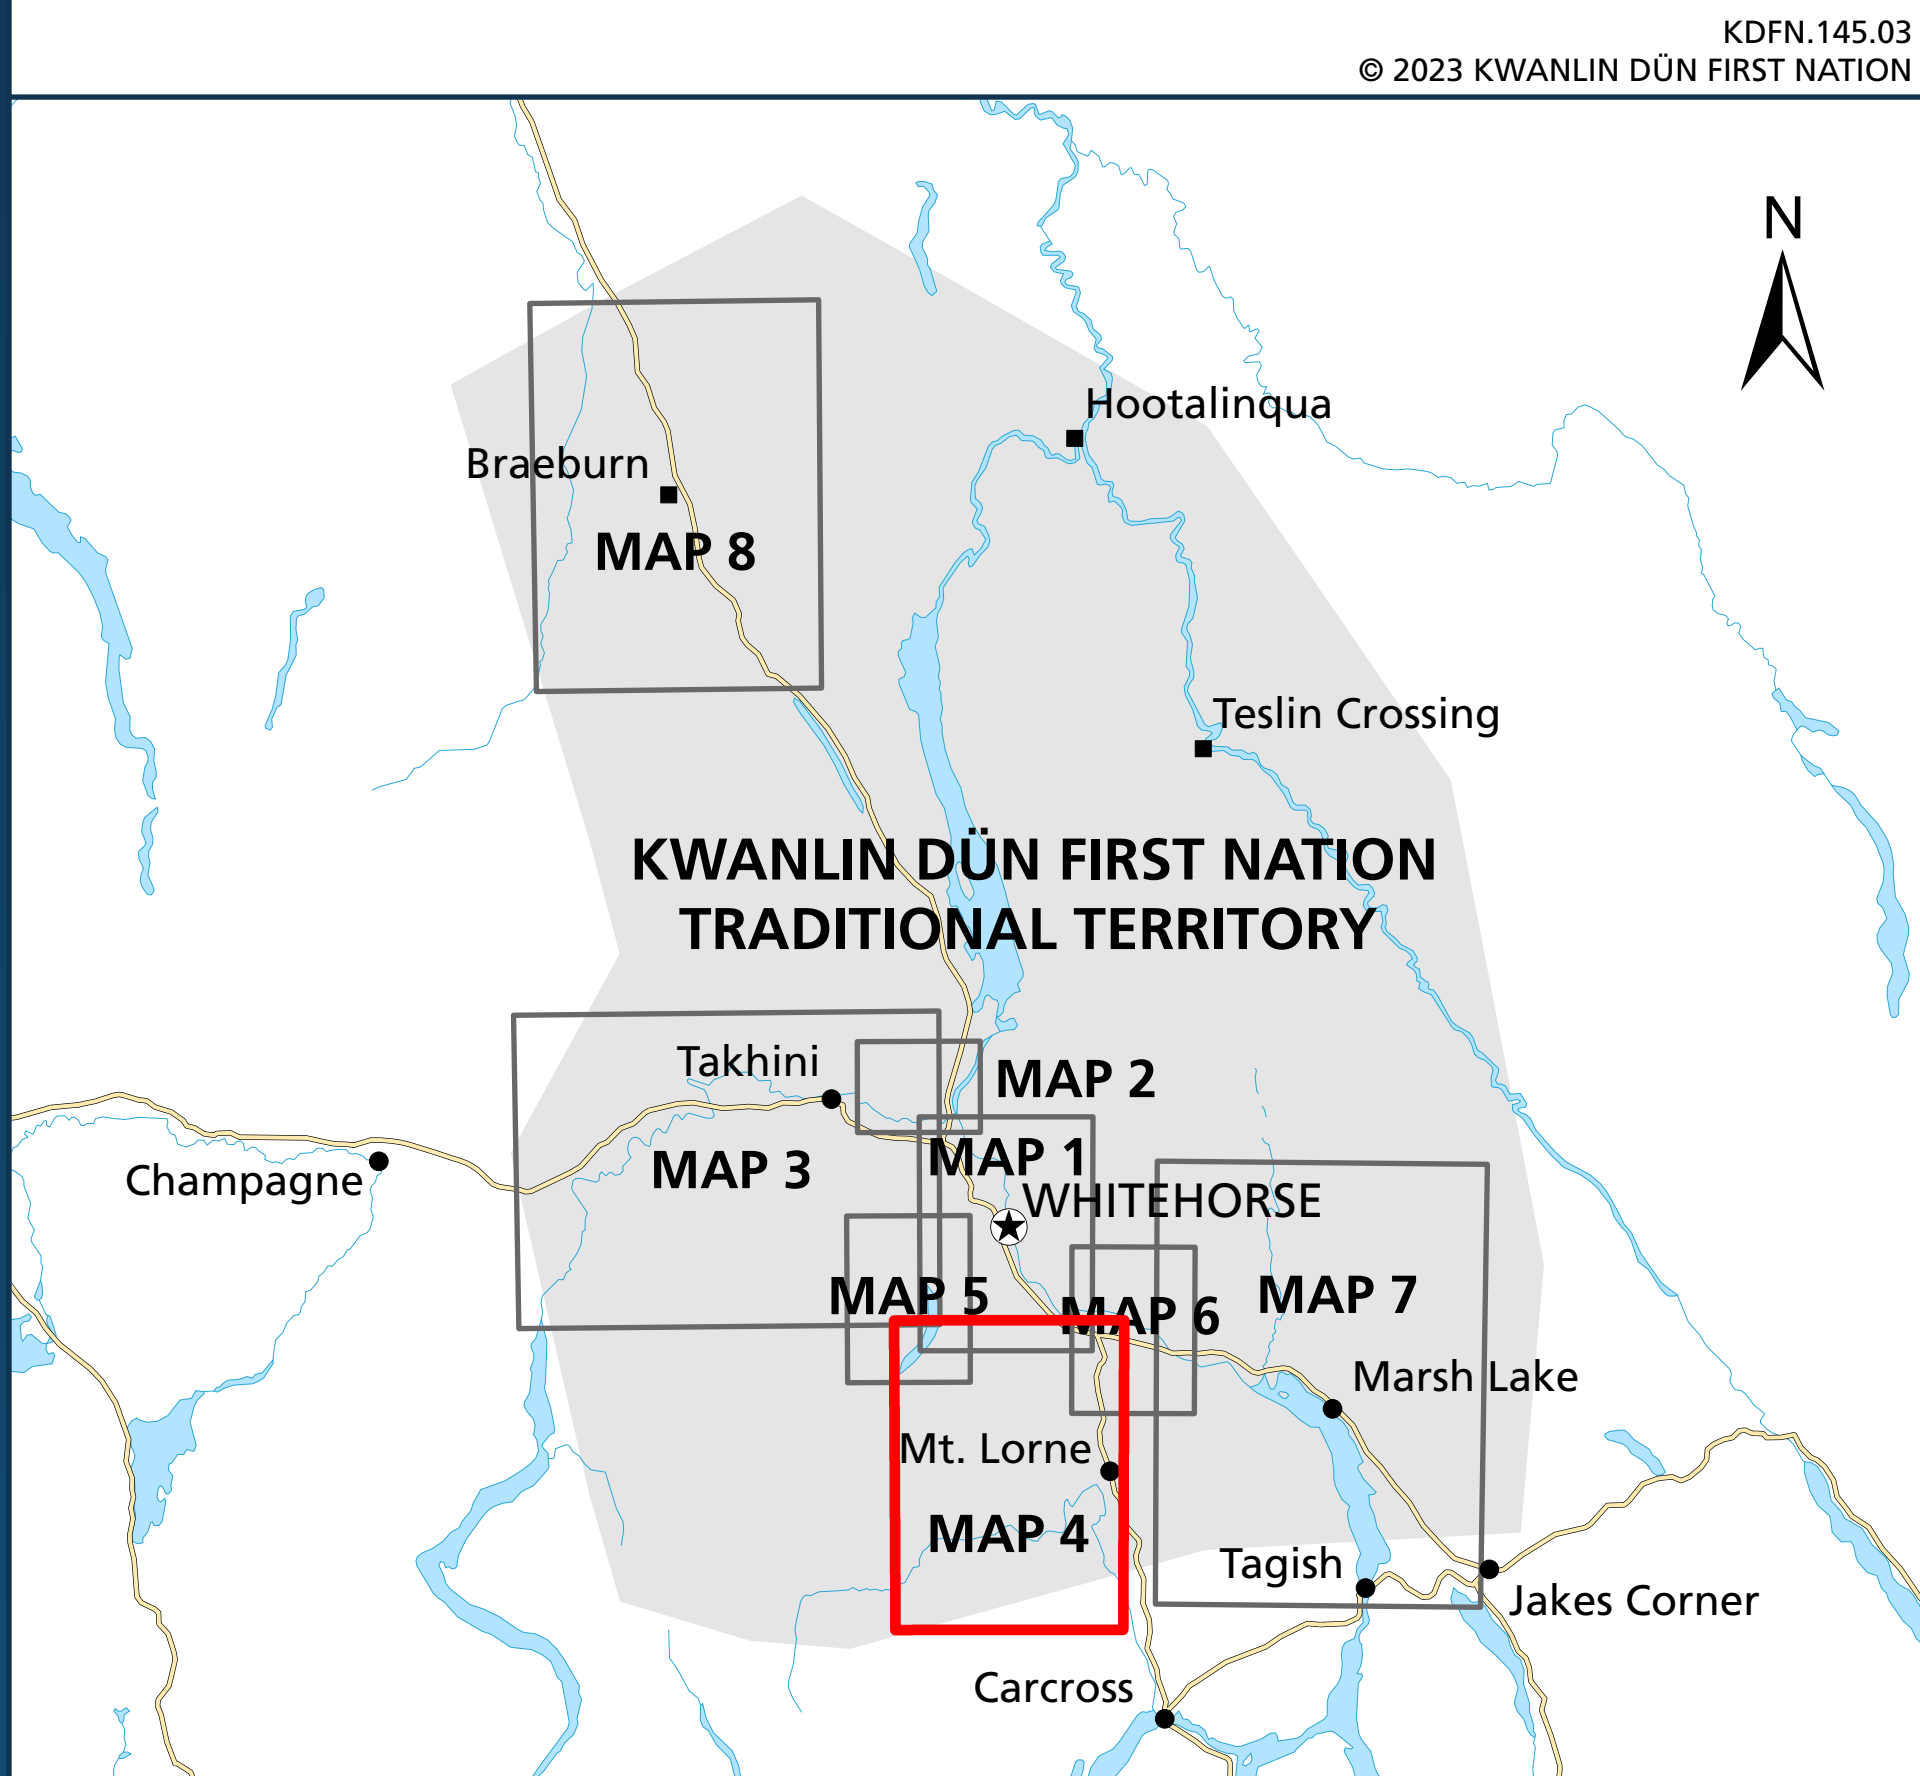

KWANLIN DÜN Lands Plan

MAP 1 City of Whitehorse

LEGEND

-  Open (priority area)
-  Open
-  Residential lease
-  Chu Níikwän LP
-  Land set aside for future generations

0 2 4

Kilometres

UTM ZONE 8, NAD83

KDFN.145.03
© 2023 KWANLIN DÜN FIRST NATION

LEGEND

-  Open (priority area)
-  Open
-  KDFN Agreement
-  Land set aside for future generations

Kilometres

UTM ZONE 8, NAD83

© 2023 KWANLIN DÜN FIRST NATION

KWANLIN DÜN Lands Plan

MAP 4

Annie Lake/Carcross Road

LEGEND

-  Open (priority area)
-  Open
-  Residential lease
-  Land set aside for future generations

0 2 4 6

Kilometres

UTM ZONE 8, NAD83

KWANLIN DÜN Lands Plan

MAP 5 Fish Lake

LEGEND

KDFN 145.03
© 2023 KWANLIN DÜN FIRST NATION

KWANLIN DÜN Lands Plan

MAP 7 Marsh Lake

LEGEND

-  Open (priority area)
-  Open
-  Land set aside for future generations

0 2 4 6 8

Kilometres

UTM ZONE 8, NAD83