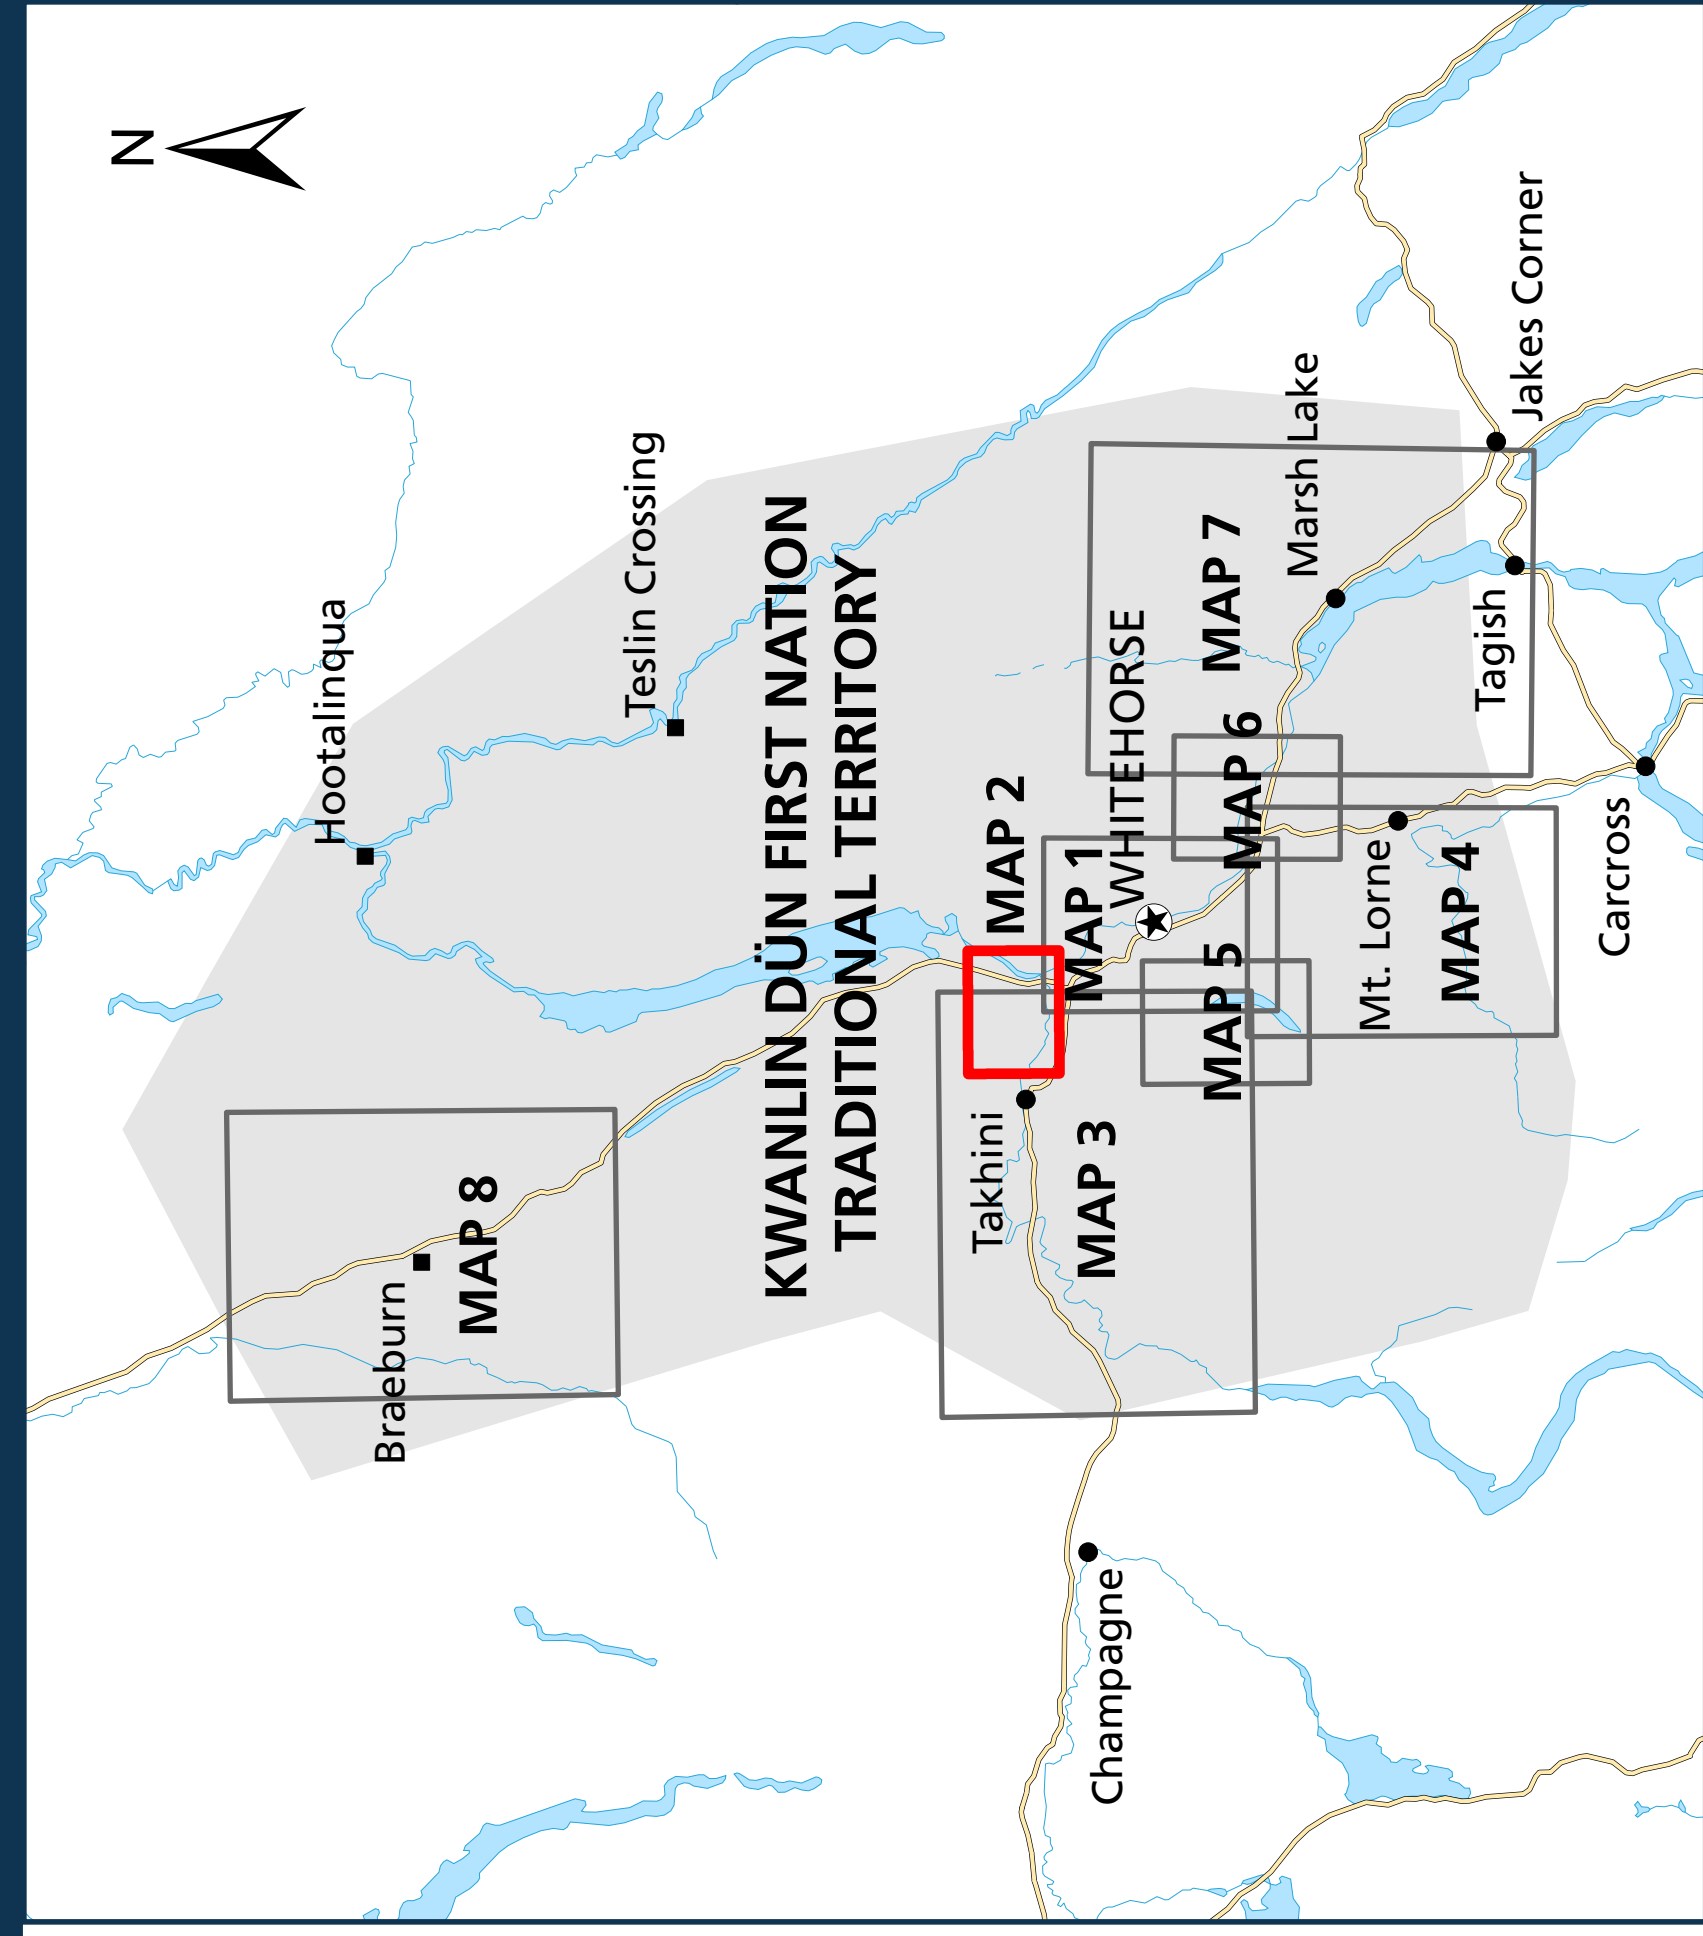

KWANLIN DÜN Lands Plan

MAP 1 City of Whitehorse

LEGEND

-  Open (priority area)
-  Open
-  Residential lease
-  Chu Níikwän LP
-  Land set aside for future generations

0 2 4

Kilometres

UTM ZONE 8, NAD83

KDFN.145.03
© 2023 KWANLIN DÜN FIRST NATION

MAP 2

Mayo Road/Takhini River

LEGEND

-  Open (priority area)
-  Open
-  Land set aside for future generations

Kilometres
UTM ZONE 8, NAD83

© 2023 KWANLIN DÜN FIRST NATION
KDFN 146.02

MAP 3 Alaska Highway West

LEGEND

-  Open (priority area)
-  Open
-  KDFN Agreement
-  Land set aside for future generations

Kilometres

UTM ZONE 8, NAD83

© 2023 KWANLIN DÜN FIRST NATION

KWANLIN DÜN Lands Plan

MAP 4

Annie Lake/Carcross Road

KDFN 145.03
© 2023 KWANLIN DÜN FIRST NATION

KWANLIN DÜN Lands Plan

MAP 7 Marsh Lake

LEGEND

-  Open (priority area)
-  Open
-  Land set aside for future generations

0 2 4 6 8

Kilometres

UTM ZONE 8, NAD83