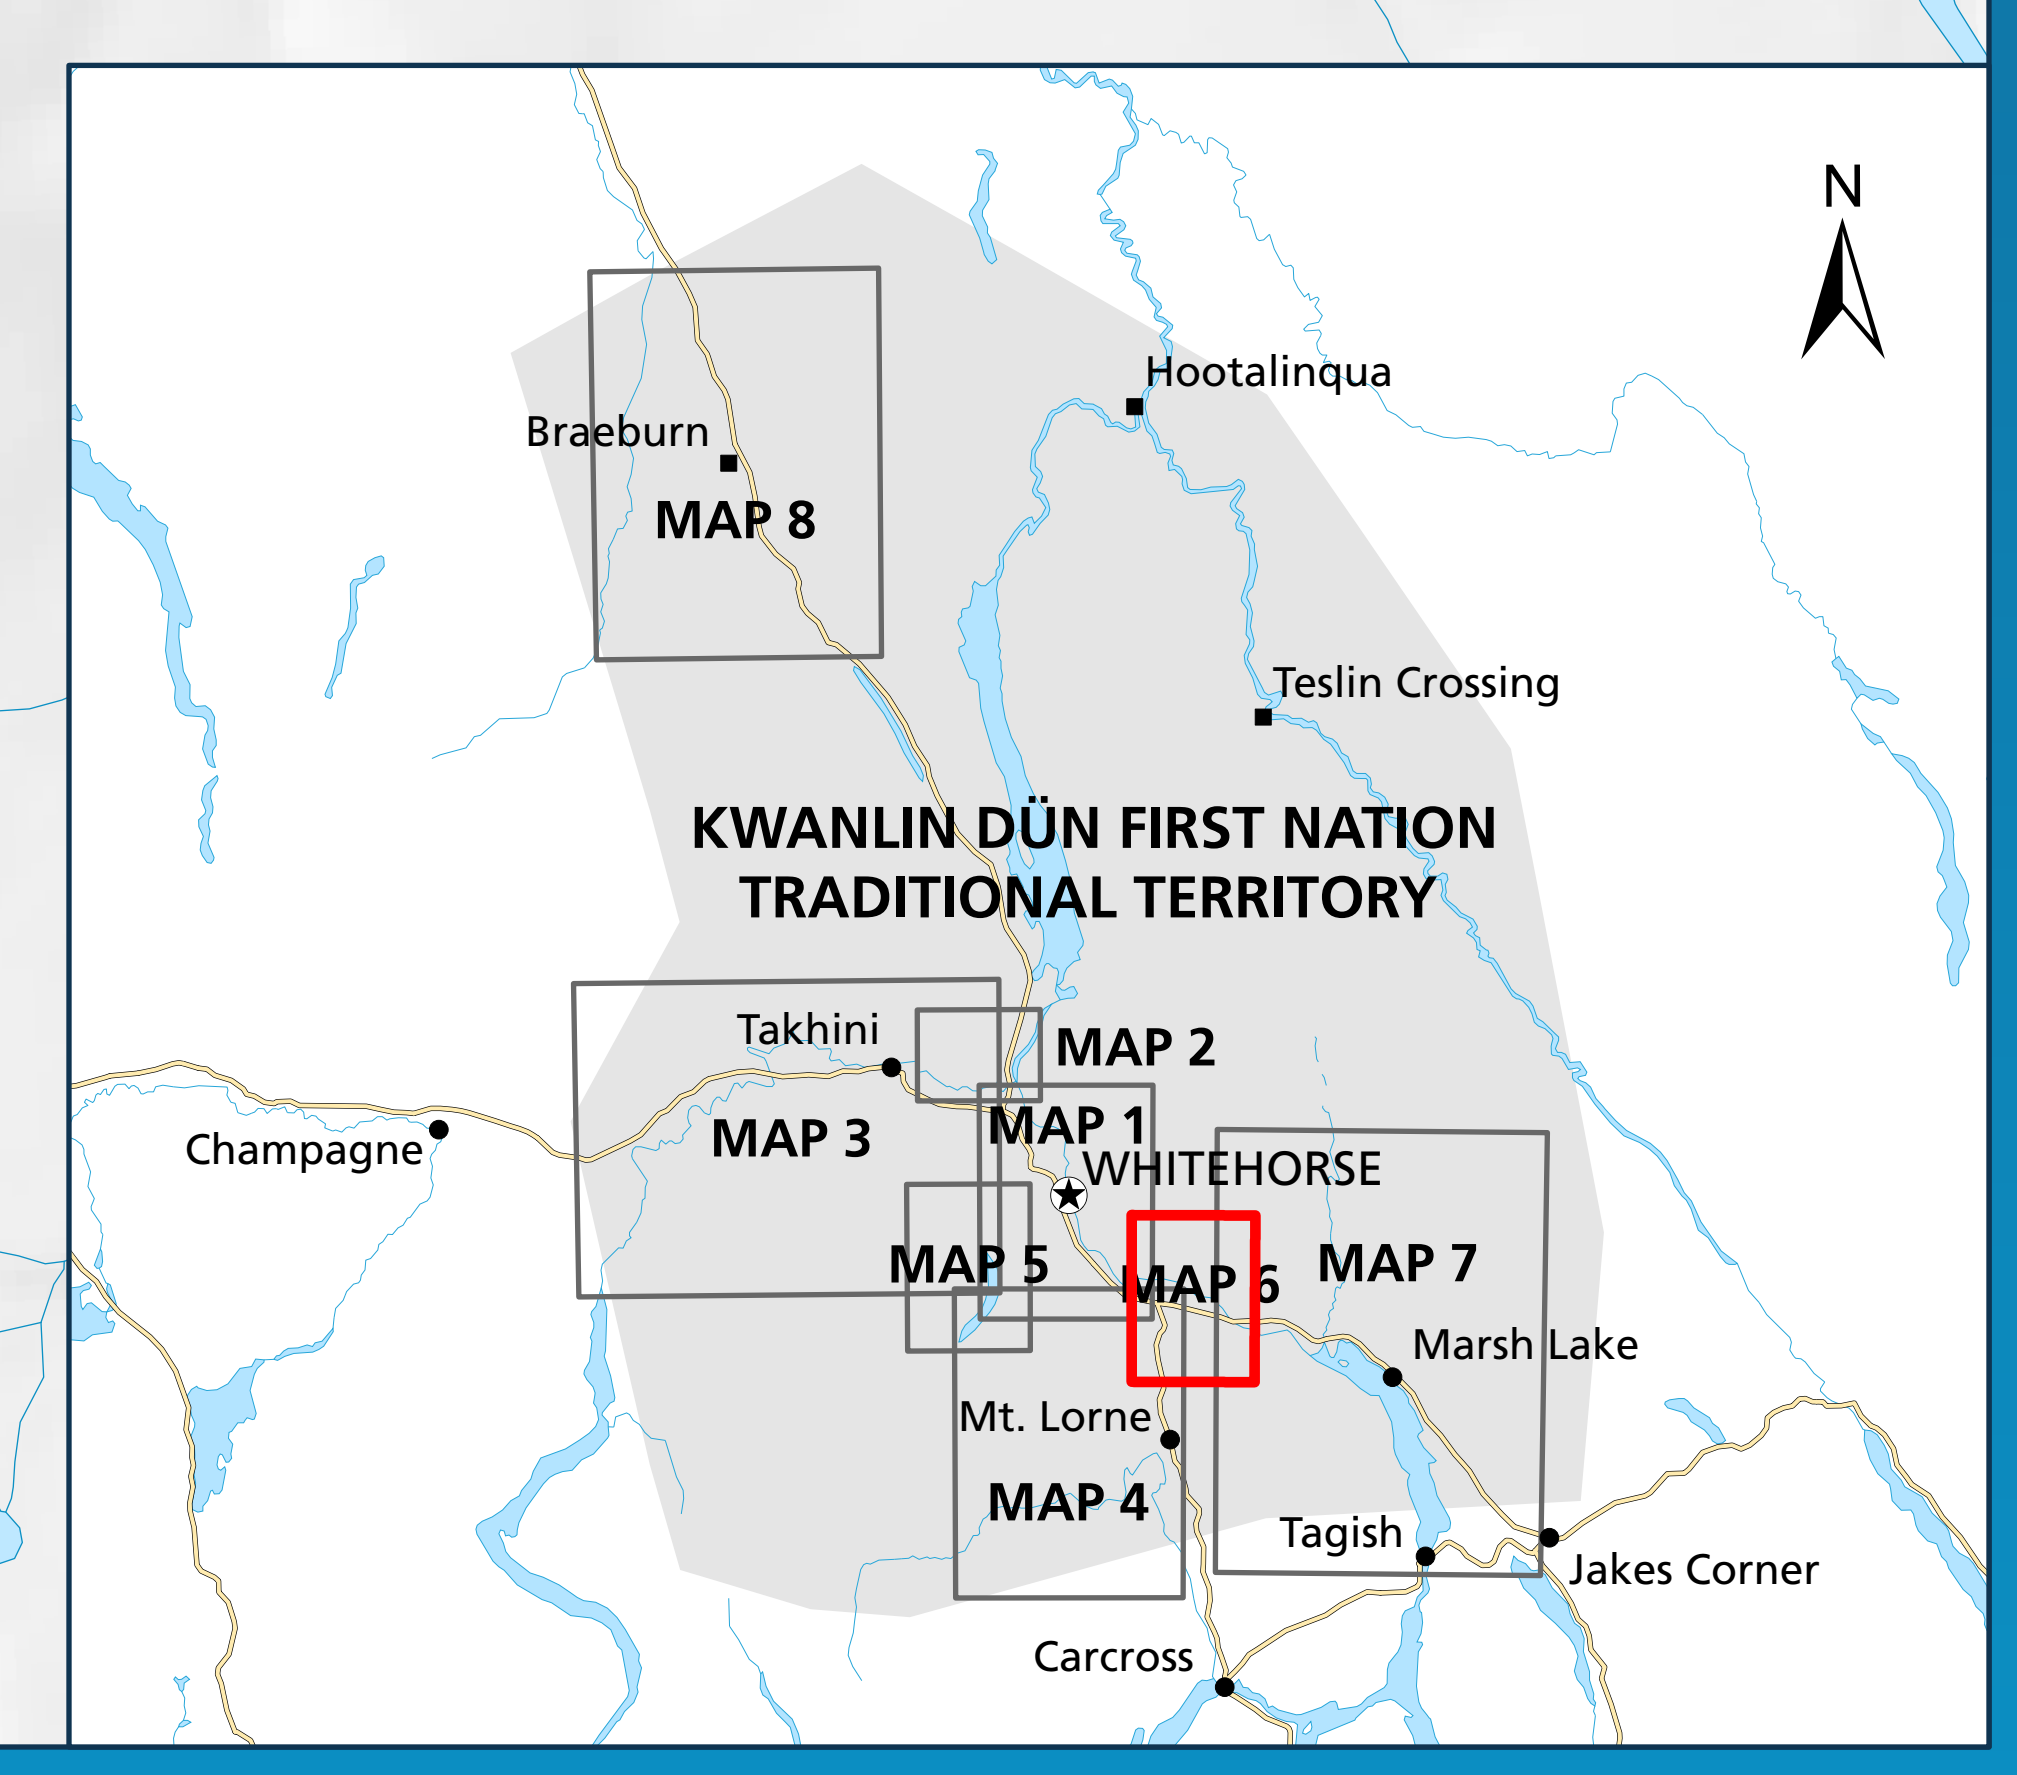

KWANLIN DÜN Lands Plan

MAP 1 City of Whitehorse

LEGEND

-  Open (priority area)
-  Open
-  Residential lease
-  Chu Níikwän LP
-  Land set aside for future generations

0 2 4

Kilometres

UTM ZONE 8, NAD83

KDFN.145.03
© 2023 KWANLIN DÜN FIRST NATION

LEGEND

-  Open (priority area)
-  Open
-  Residential lease
-  Land set aside for future generations

0 2 4 6

Kilometres

UTM ZONE 8, NAD83

KWANLIN DÜN Lands Plan

MAP 5 Fish Lake

LEGEND

- Open
- Land set aside for future generations

KDFN 145.03
© 2023 KWANLIN DÜN FIRST NATION

KWANLIN DÜN Lands Plan

MAP 6 Golden Horn/Carcross Road

LEGEND

-  Open (priority area)
-  Open
-  Land set aside for future generations

KDFN 145.03
© 2023 KWANLIN DÜN FIRST NATION

KWANLIN DÜN Lands Plan

MAP 7 Marsh Lake

LEGEND

-  Open (priority area)
-  Open
-  Land set aside for future generations

0 2 4 6 8

Kilometres

UTM ZONE 8, NAD83