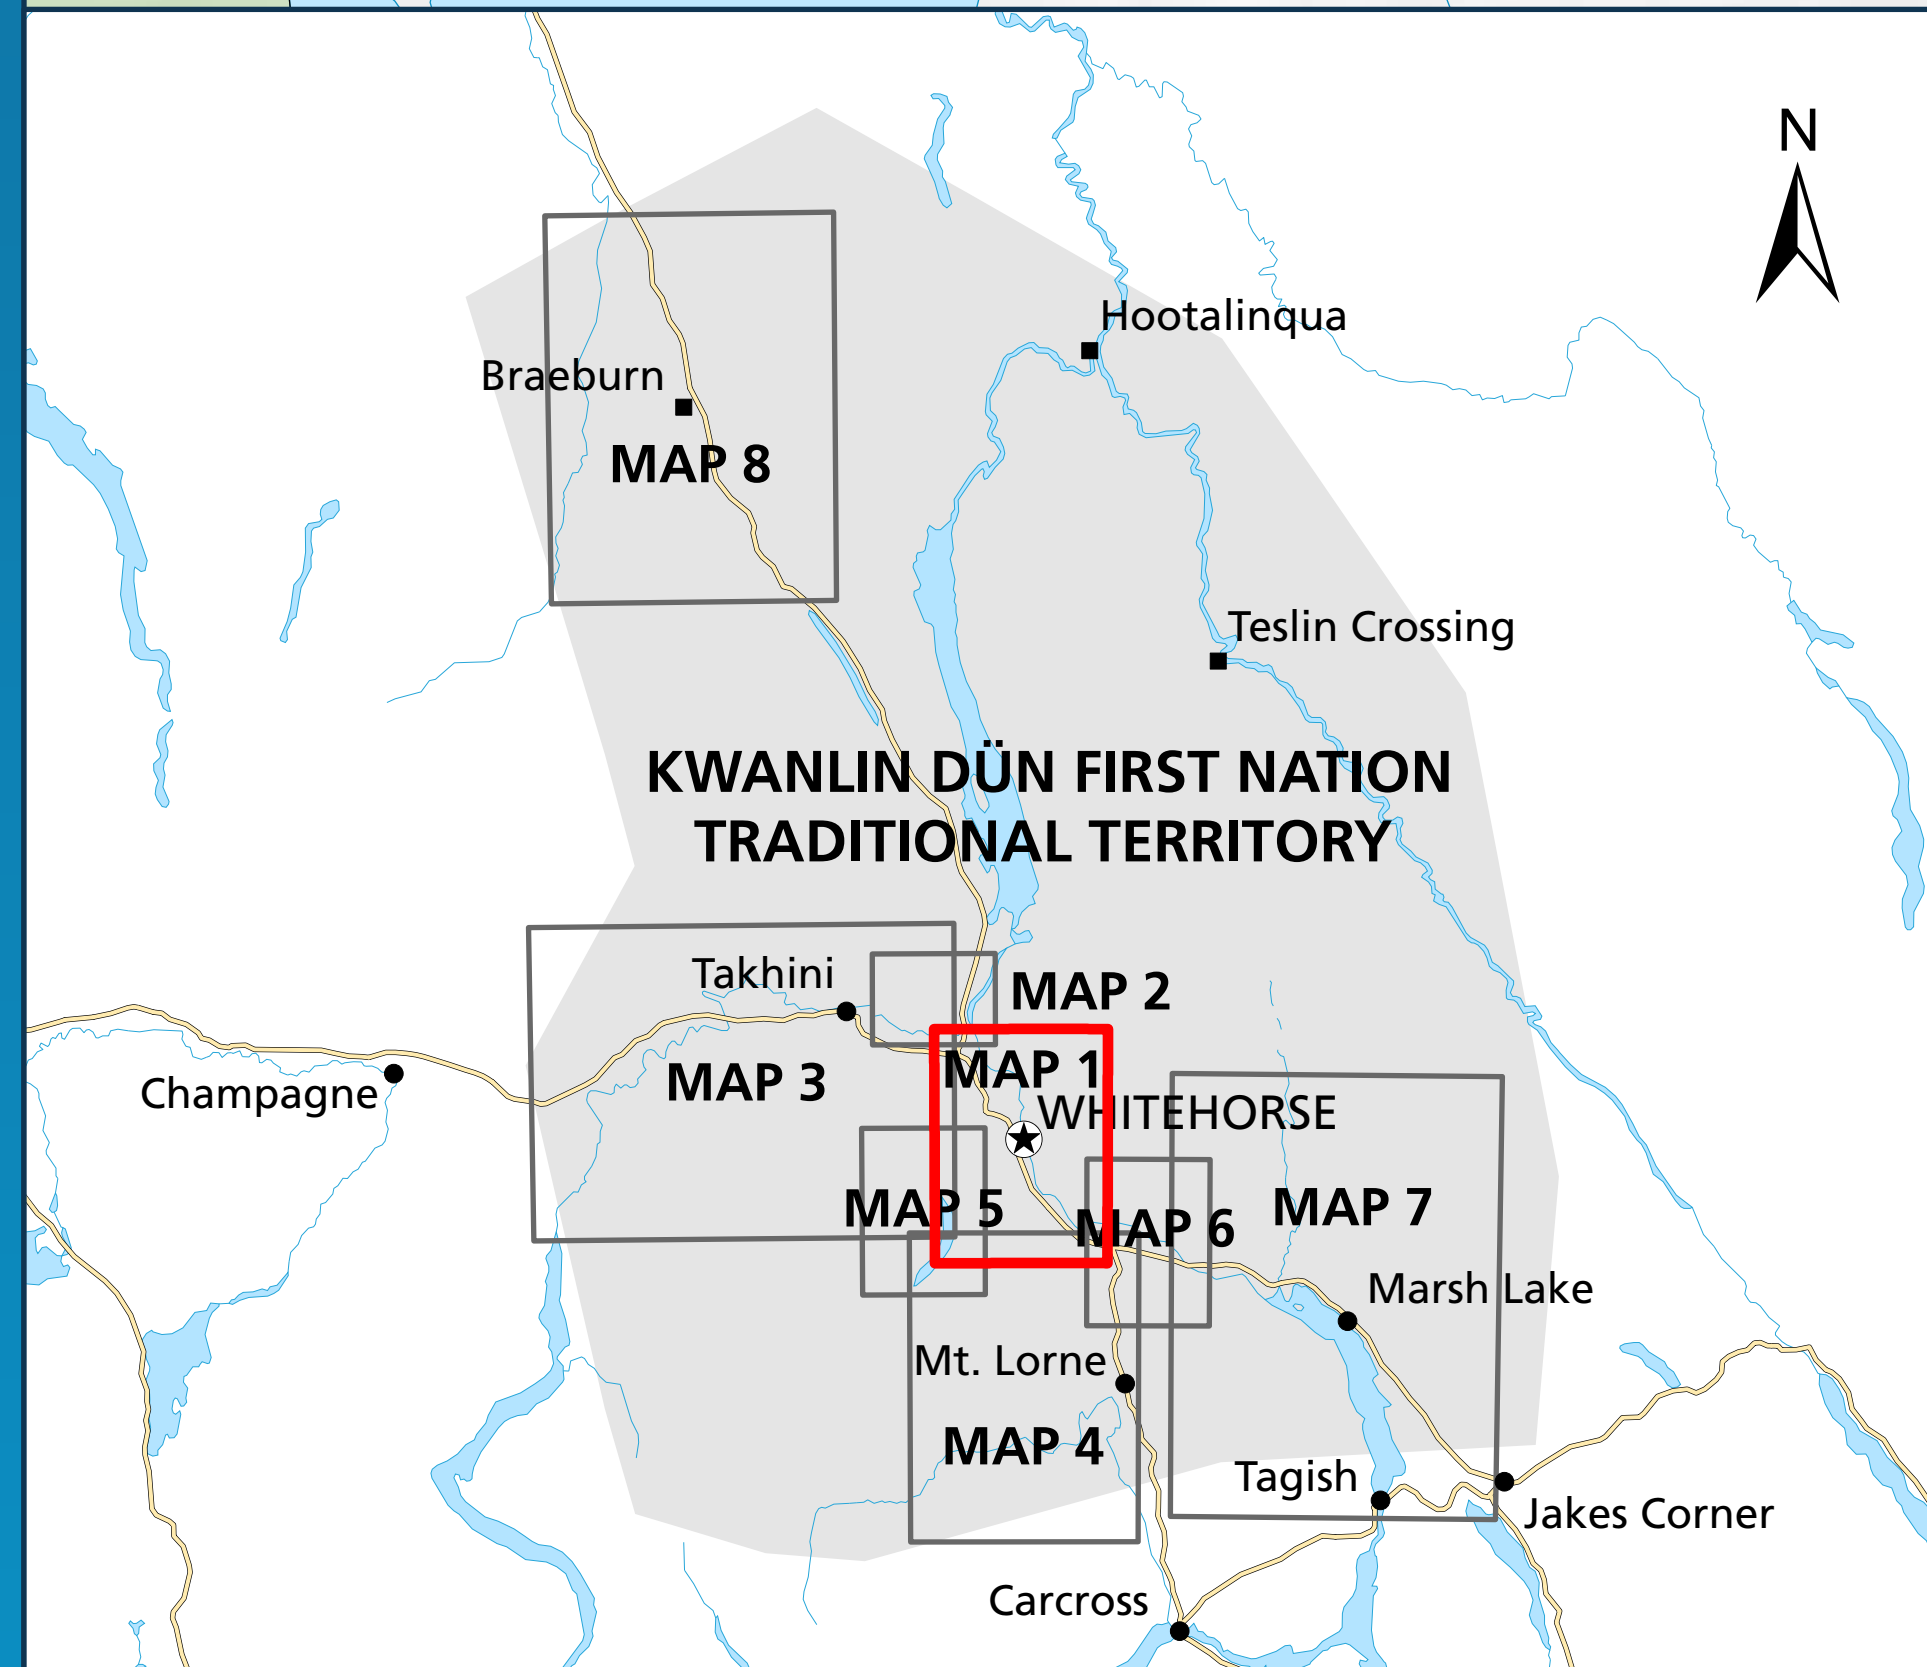

KWANLIN DÜN Lands Plan

MAP 1 City of Whitehorse

LEGEND

-  Open (priority area)
-  Open
-  Residential lease
-  Chu Níikwän LP
-  Land set aside for future generations

0 2 4

Kilometres

UTM ZONE 8, NAD83

KDFN.145.03
© 2023 KWANLIN DÜN FIRST NATION

MAP 2

Mayo Road/Takhini River

LEGEND

-  Open (priority area)
-  Open
-  Land set aside for future generations

Kilometres
UTM ZONE 8, NAD83

© 2023 KWANLIN DÜN FIRST NATION
KDFN 146.02

MAP 3 Alaska Highway West

LEGEND

-  Open (priority area)
-  Open
-  KDFN Agreement
-  Land set aside for future generations

Kilometres

UTM ZONE 8, NAD83

© 2023 KWANLIN DÜN FIRST NATION

KWANLIN DÜN Lands Plan

MAP 4

Annie Lake/Carcross Road

LEGEND

-  Open (priority area)
-  Open
-  Residential lease
-  Land set aside for future generations

0 2 4 6

Kilometres

UTM ZONE 8, NAD83

KWANLIN DÜN Lands Plan

MAP 5 Fish Lake

LEGEND